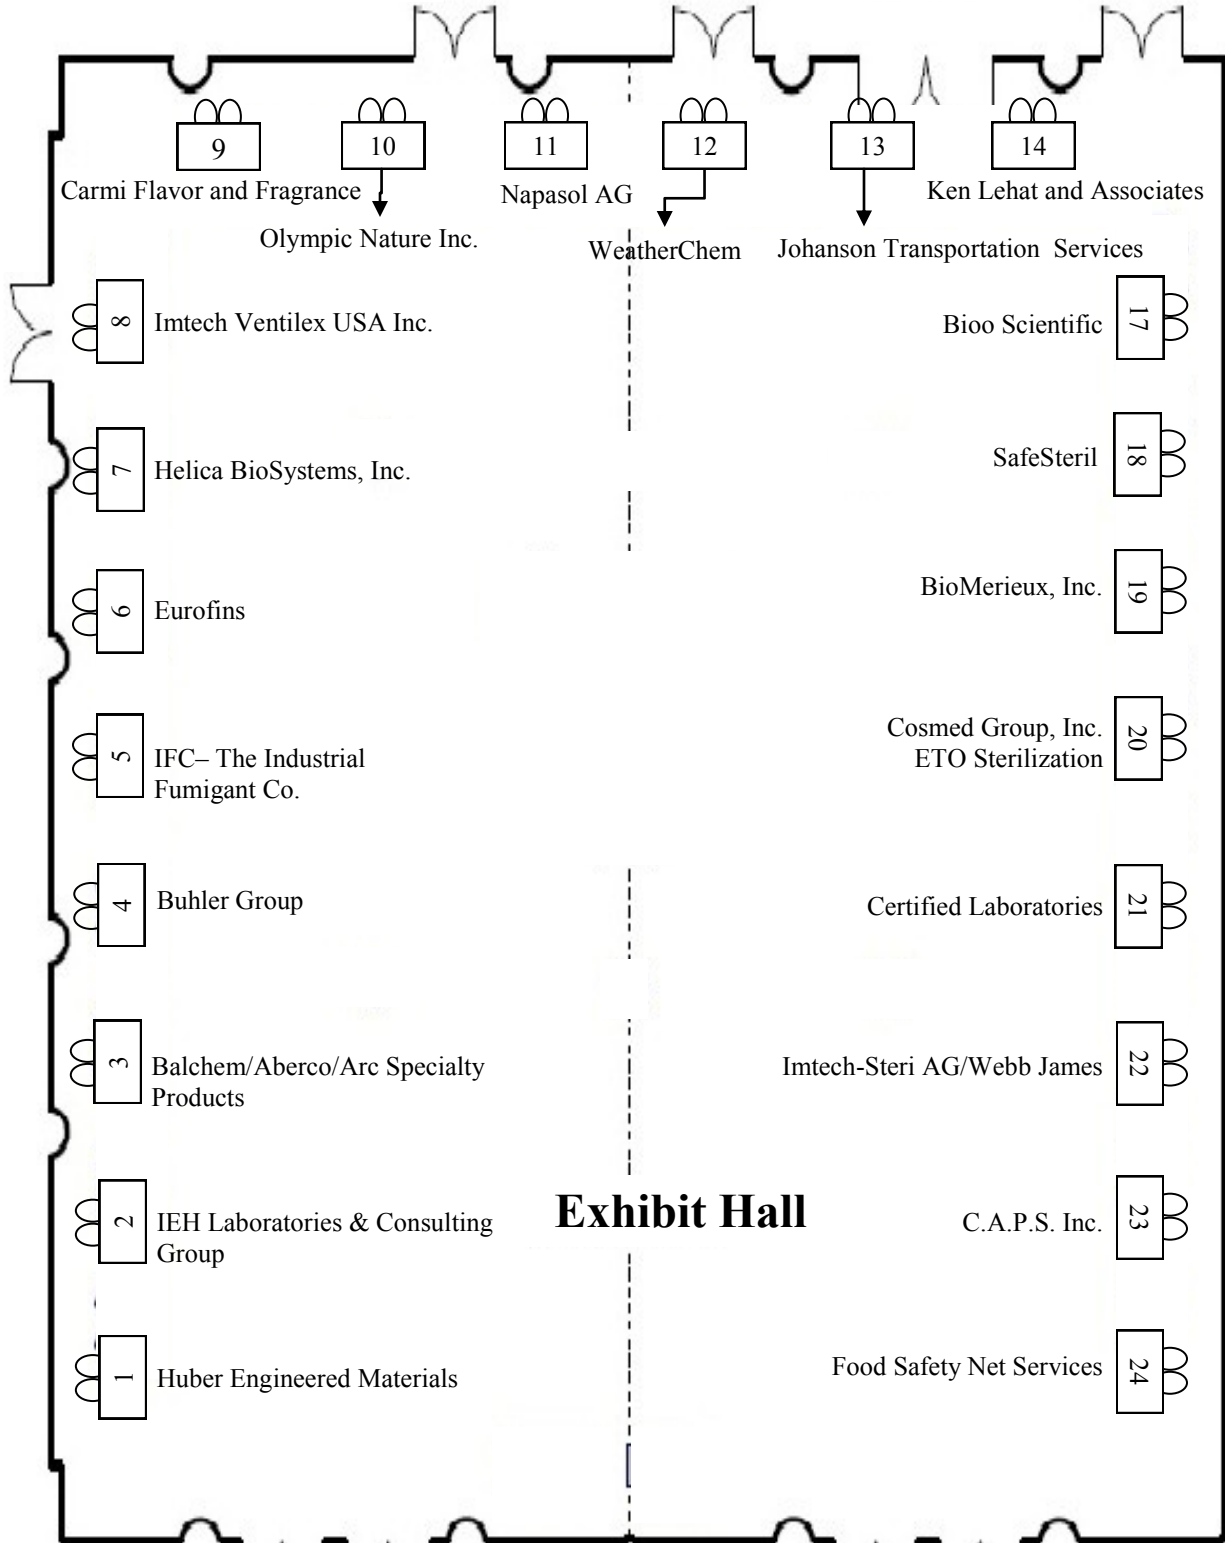

Pacific 1

Pacific 2

9 Carmi Flavor and Fragrance
10 Olympic Nature Inc.

11 Napasol AG
12 WeatherChem

13 Johanson Transportation Services
14 Ken Lehat and Associates

8 Imtech Ventilex USA Inc.

17 Bioo Scientific

3 Balchem/Aberco/Arc Specialty Products

22 Imtech-Steri AG/Webb James

2 IEH Laboratories & Consulting Group

23 C.A.P.S. Inc.

1 Huber Engineered Materials

24 Food Safety Net Services

Exhibit Hall

Entrance